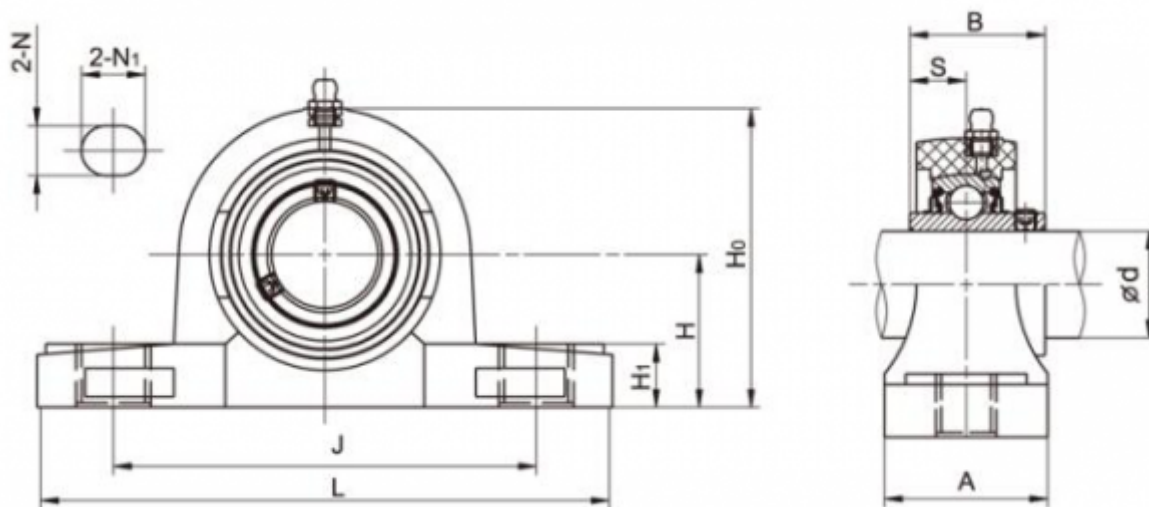

Data Sheet

Article number: 54810622023

Description: Pillow block TP-SUCP202 LDK f/shaft dia.15 mm
Insert stainless, house green thermopl.

Measures

A = 38	L = 127
B = 31	N = 11
Bolt = M10	N1 = 14
d = 15	S = 12.7
H = 33.3	
H0 = 65.5	
H1 = 15	
J = 95	